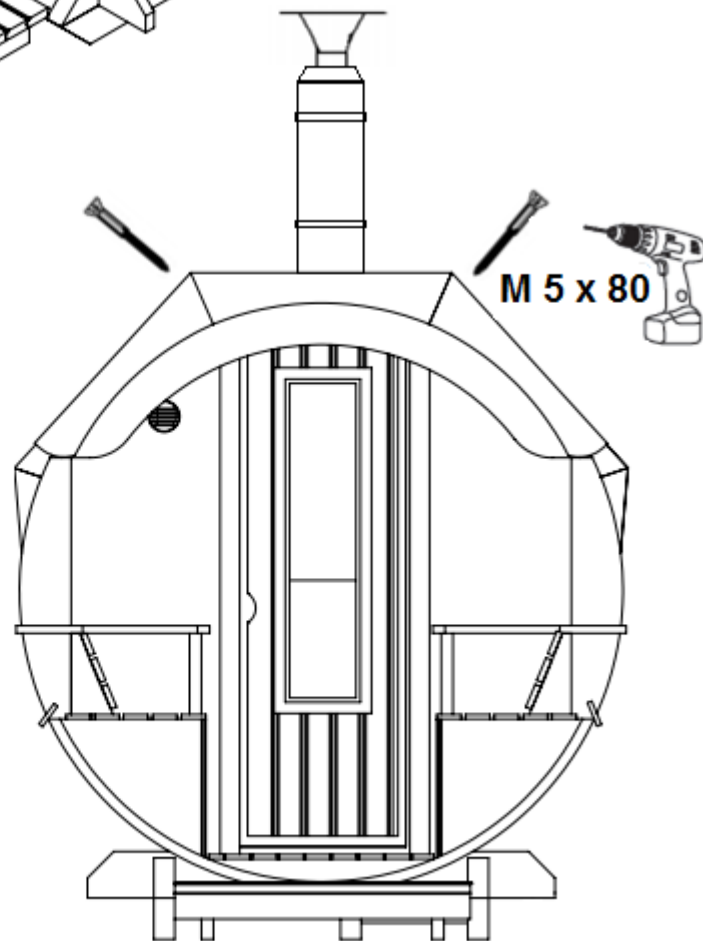

Alex
Standard
3,0 m
Ø2265

Alex

Nr.	Dimensions	Quantity	Detail
1	Arch roof	4	
2	Arch roof at front	1	
3	Arch roof at front	1	
4	Arch roof at back	1	
5	Arch roof at back	1	
6	Stair	1	
7	Flower box	1	
8	Heater + piece of sheet front of the heater + protective sheath	1	
9	The heater assembly with boiler	1	
10	Pipe (1000mm)	1	
11	Pipe (500mm)	1	
12	Extension (300mm)	1	
13	End of the stuck	1	
14	Clamp	3	

15	Pipe connection part with boiler	1	
16	Pipe cover (95x84mm)	1	
17	Change collar	1	
18	Rain deflectors 2310 mm	2	

All photographs are illustrative. Technical changes, printing errors, changes and errors possible! All models are rough.