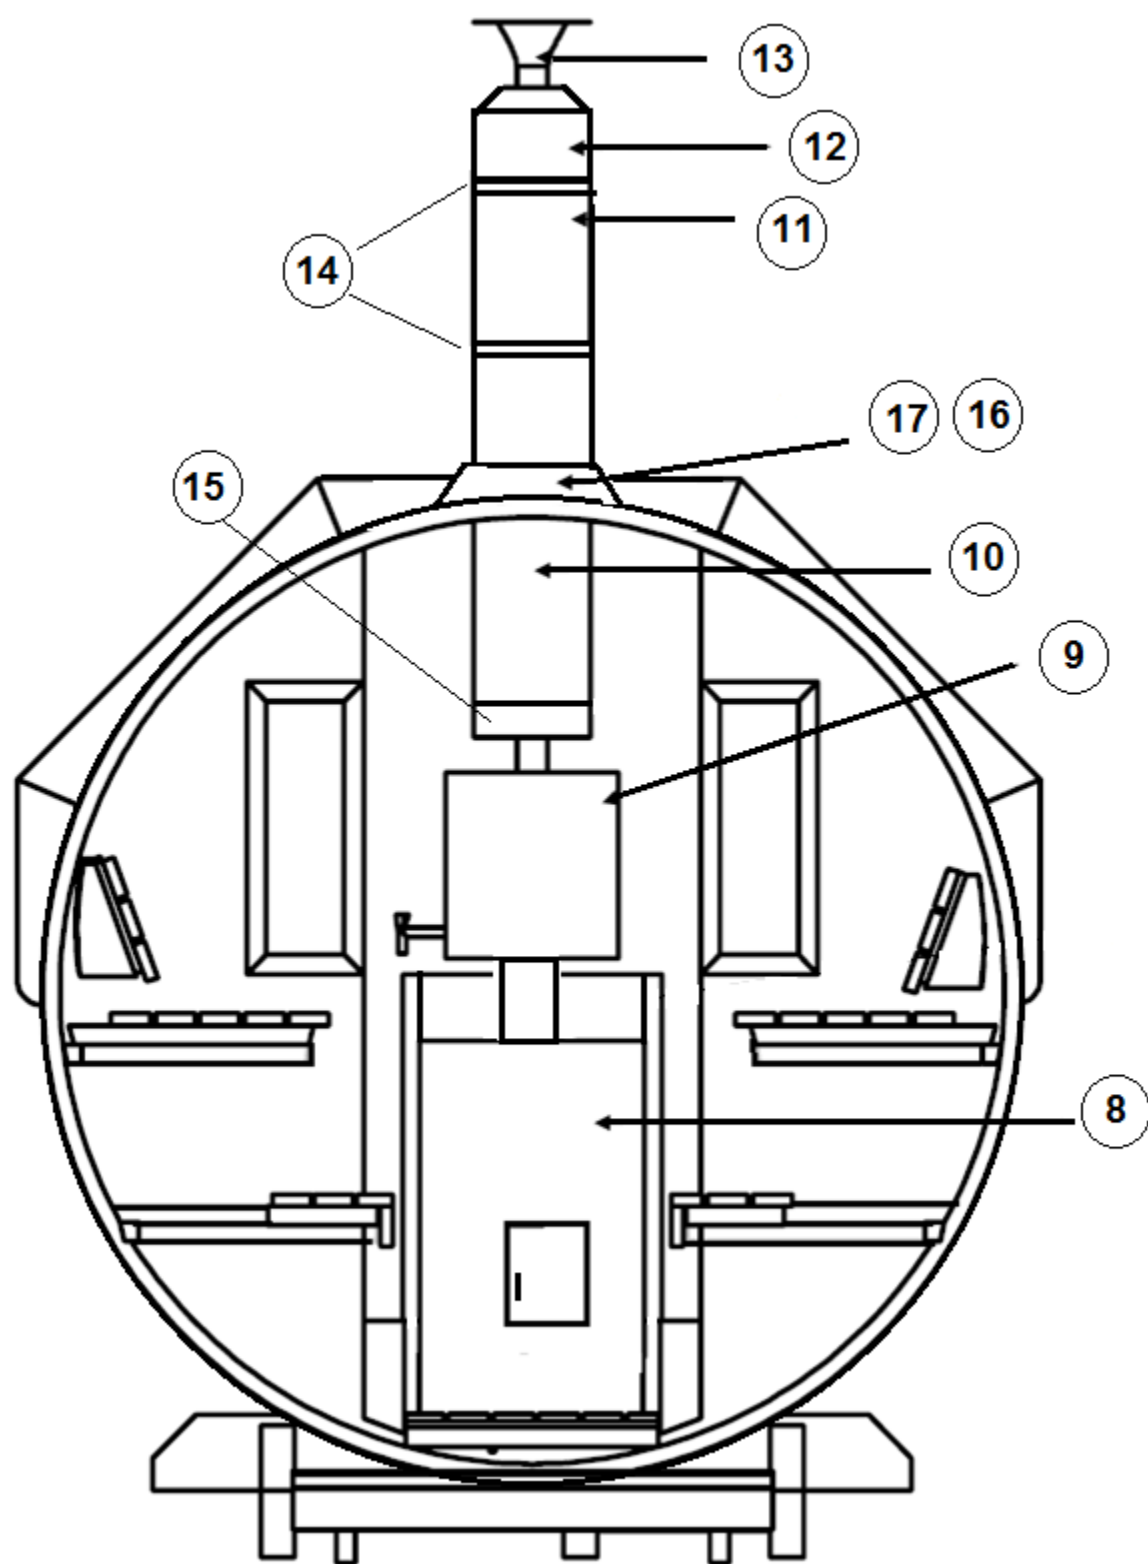

Alex
Standard
3,0 m
Ø2265

Alex

Nr.	Dimensions	Quantity	Detail
1	Arch roof	4	
2	Arch roof at front	1	
3	Arch roof at front	1	
4	Arch roof at back	1	
5	Arch roof at back	1	
6	Stair	1	
7	Flower box	1	
8	Heater + piece of sheet front of the heater + protective sheath	1	
9	The heater assembly with boiler	1	
10	Pipe (1000mm)	1	
11	Pipe (500mm)	1	
12	Extension (300mm)	1	
13	End of the stuck	1	
14	Clamp	3	

15	Pipe connection part with boiler	1	
16	Pipe cover (95x84mm)	1	
17	Change collar	1	
18	Rain deflectors 2310 mm	2	

All photographs are illustrative. Technical changes, printing errors, changes and errors possible! All models are rough.