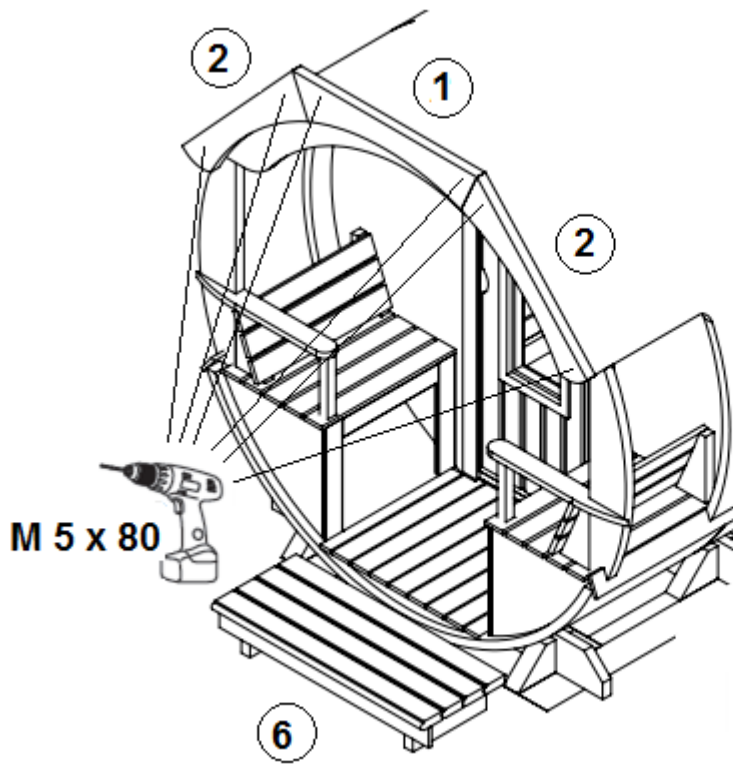

Alex
Standard
3,0 m
Ø2265

Alex

Nr.	Dimensions	Quantity	Detail
1	Arch roof	4	
2	Arch roof at front	1	
3	Arch roof at front	1	
4	Arch roof at back	1	
5	Arch roof at back	1	
6	Stair	1	
7	Flower box	1	
8	Heater + piece of sheet front of the heater + protective sheath	1	
9	The heater assembly with boiler	1	
10	Pipe (1000mm)	1	
11	Pipe (500mm)	1	
12	Extension (300mm)	1	
13	End of the stuck	1	
14	Clamp	3	

15	Pipe connection part with boiler	1	
16	Pipe cover (95x84mm)	1	
17	Change collar	1	
18	Rain deflectors 2310 mm	2	

All photographs are illustrative. Technical changes, printing errors, changes and errors possible! All models are rough.