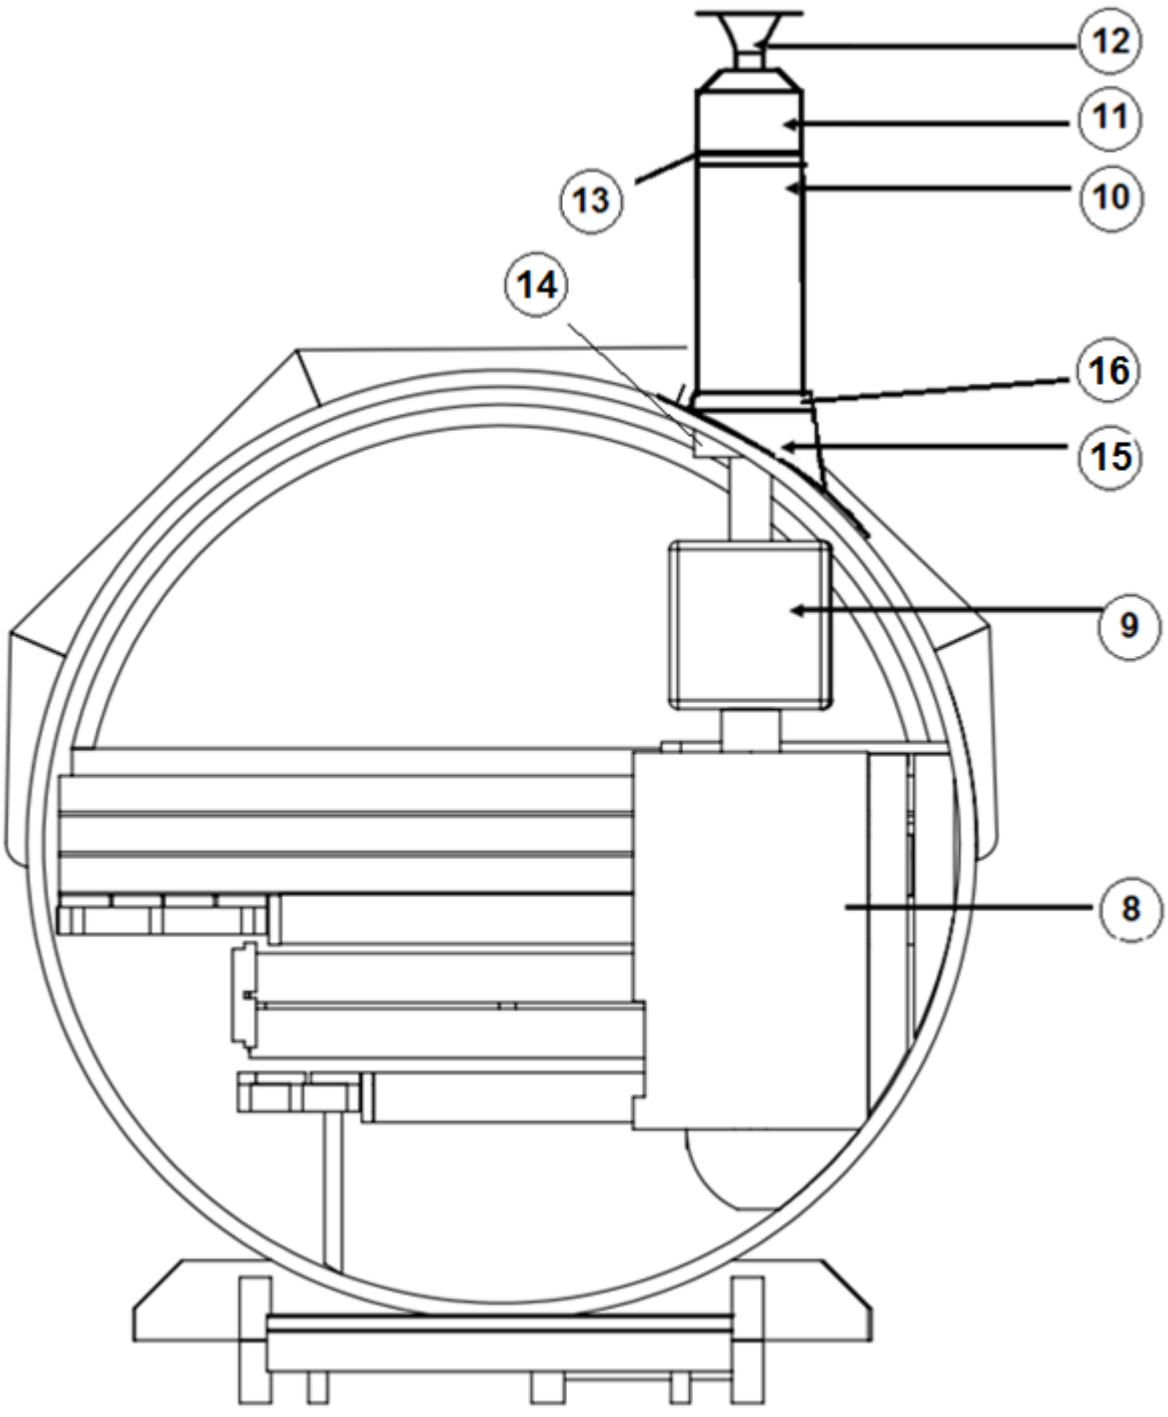

**Alex DeLux**

**3,0 m**

**Ø2265**

Alex

Nr.	Dimensions	Quantity	Detail
1	Arch roof	4	
2	Arch roof at front	1	
3	Arch roof at front	1	
4	Arch roof at back	1	
5	Arch roof at back	1	
6	Stair	1	
7	Flower box	1	
8	Heater + protective sheath	1	
9	The heater assembly with boiler	1	
10	Pipe ( 1000mm )	1	
11	Extension ( 300mm )	1	
12	End of the stuck	1	
13	Clamp	2	
14	Pipe connection part with boiler	1	

15	Pipe cover ( 95x84mm )	1	
16	Change collar	1	
17	Rain deflectors 2310 mm	2	

All photographs are illustrative. Technical changes, printing errors, changes and errors possible! All models are rough.

Alles Fotos sind illustrativ. Technische Änderungen, Druckfehler und Irrtümer vorbehalten! Sämtliche Modelle werden Naturbelassen geliefert.