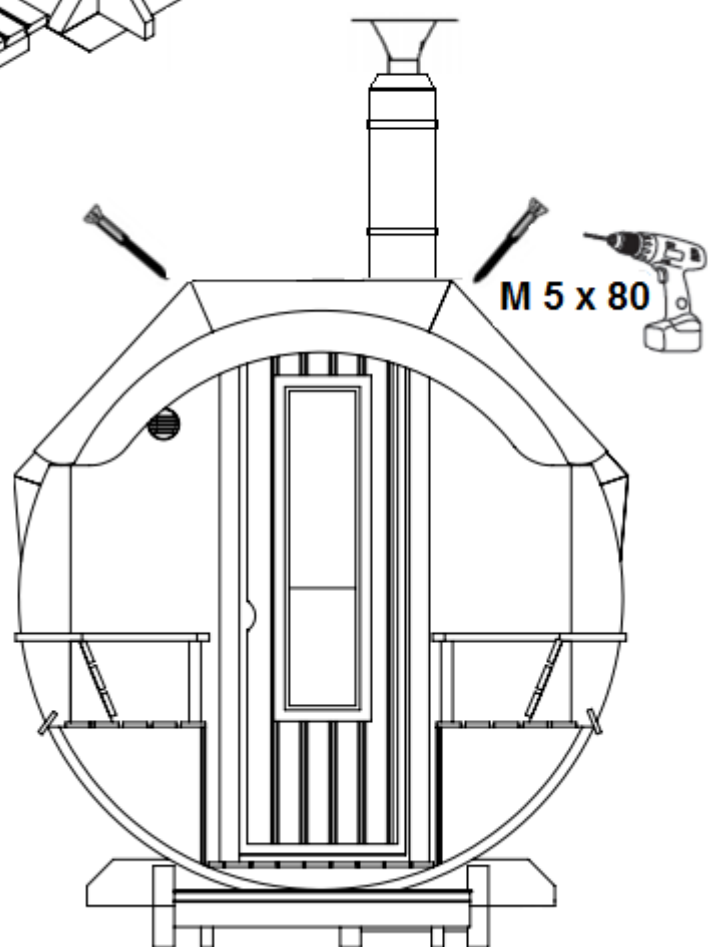

**Alex DeLux**

**3,0 m**

**Ø2265**

Alex

Nr.	Dimensions	Quantity	Detail
1	Arch roof	4	
2	Arch roof at front	1	
3	Arch roof at front	1	
4	Arch roof at back	1	
5	Arch roof at back	1	
6	Stair	1	
7	Flower box	1	
8	Heater + protective sheath	1	
9	The heater assembly with boiler	1	
10	Pipe ( 1000mm )	1	
11	Extension ( 300mm )	1	
12	End of the stuck	1	
13	Clamp	2	
14	Pipe connection part with boiler	1	

15	Pipe cover ( 95x84mm )	1	
16	Change collar	1	
17	Rain deflectors 2310 mm	2	

All photographs are illustrative. Technical changes, printing errors, changes and errors possible! All models are rough.

Alles Fotos sind illustrativ. Technische Änderungen, Druckfehler und Irrtümer vorbehalten! Sämtliche Modelle werden Naturbelassen geliefert.