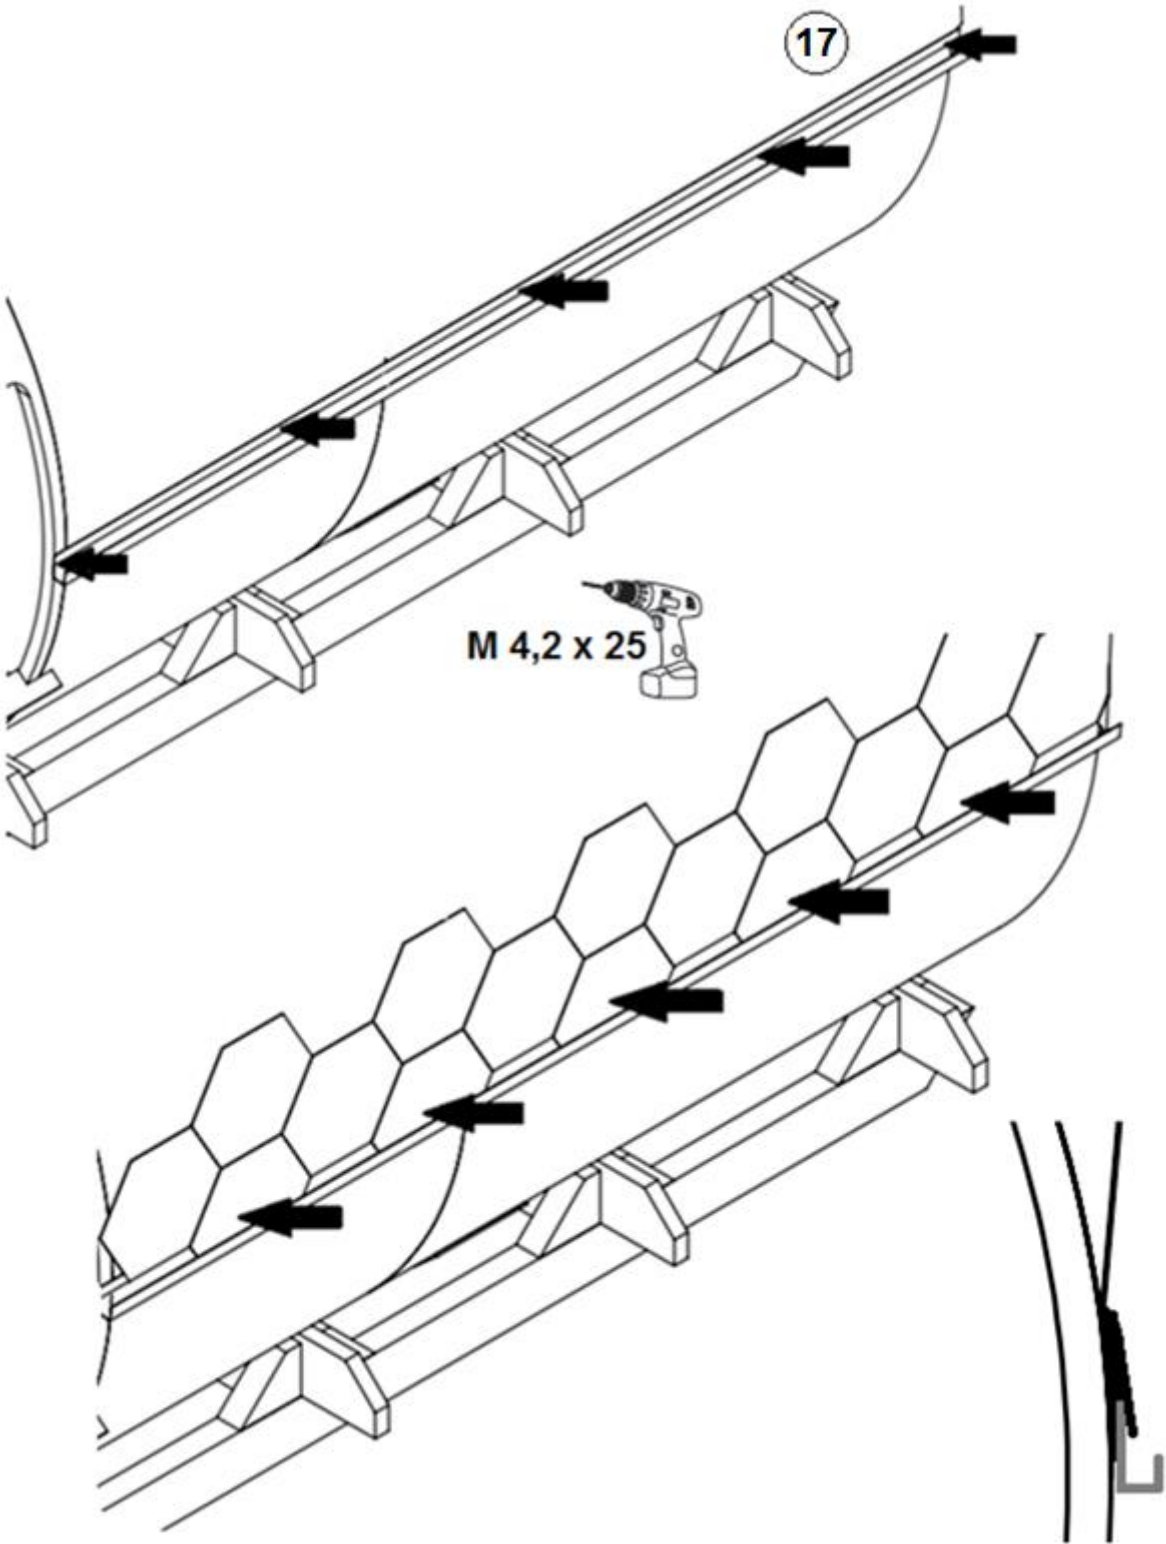

**Alex DeLux**

**3,0 m**

**Ø2265**

Alex

Nr.	Dimensions	Quantity	Detail
1	Arch roof	4	
2	Arch roof at front	1	
3	Arch roof at front	1	
4	Arch roof at back	1	
5	Arch roof at back	1	
6	Stair	1	
7	Flower box	1	
8	Heater + protective sheath	1	
9	The heater assembly with boiler	1	
10	Pipe ( 1000mm )	1	
11	Extension ( 300mm )	1	
12	End of the stuck	1	
13	Clamp	2	
14	Pipe connection part with boiler	1	

15	Pipe cover ( 95x84mm )	1	
16	Change collar	1	
17	Rain deflectors 2310 mm	2	

All photographs are illustrative. Technical changes, printing errors, changes and errors possible! All models are rough.

Alles Fotos sind illustrativ. Technische Änderungen, Druckfehler und Irrtümer vorbehalten! Sämtliche Modelle werden Naturbelassen geliefert.