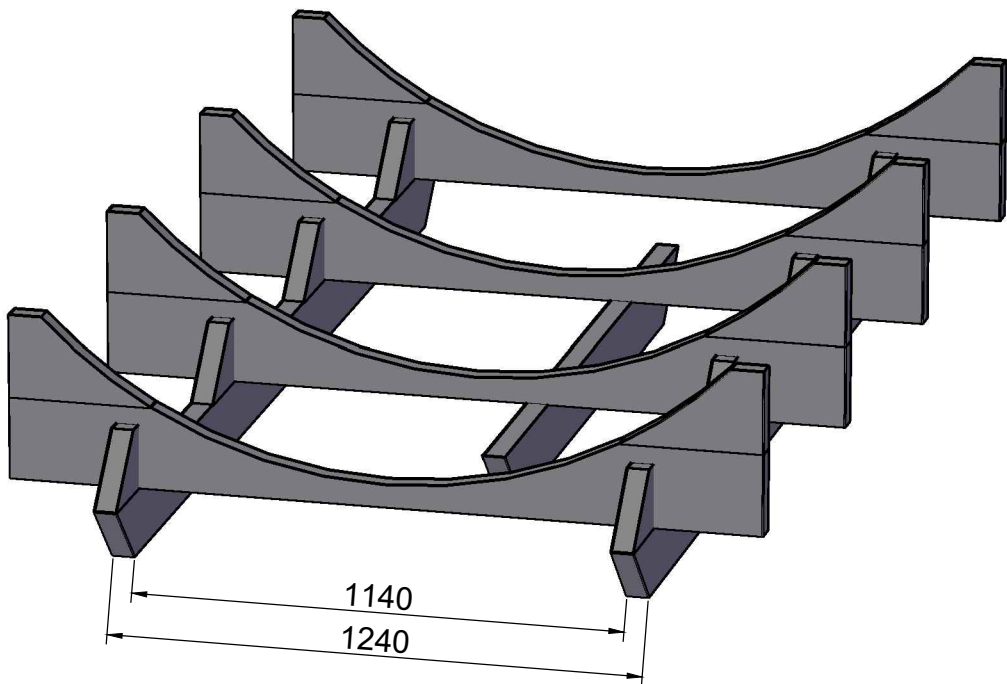

**Alex DeLux**

**3,0 m**

**Ø2265**

Alex

Nr.	Dimensions	Quantity	Detail
1	Arch roof	4	
2	Arch roof at front	1	
3	Arch roof at front	1	
4	Arch roof at back	1	
5	Arch roof at back	1	
6	Stair	1	
7	Flower box	1	
8	Heater + protective sheath	1	
9	The heater assembly with boiler	1	
10	Pipe ( 1000mm )	1	
11	Extension ( 300mm )	1	
12	End of the stuck	1	
13	Clamp	2	
14	Pipe connection part with boiler	1	

15	Pipe cover ( 95x84mm )	1	
16	Change collar	1	
17	Rain deflectors 2310 mm	2	

All photographs are illustrative. Technical changes, printing errors, changes and errors possible! All models are rough.

Alles Fotos sind illustrativ. Technische Änderungen, Druckfehler und Irrtümer vorbehalten! Sämtliche Modelle werden Naturbelassen geliefert.