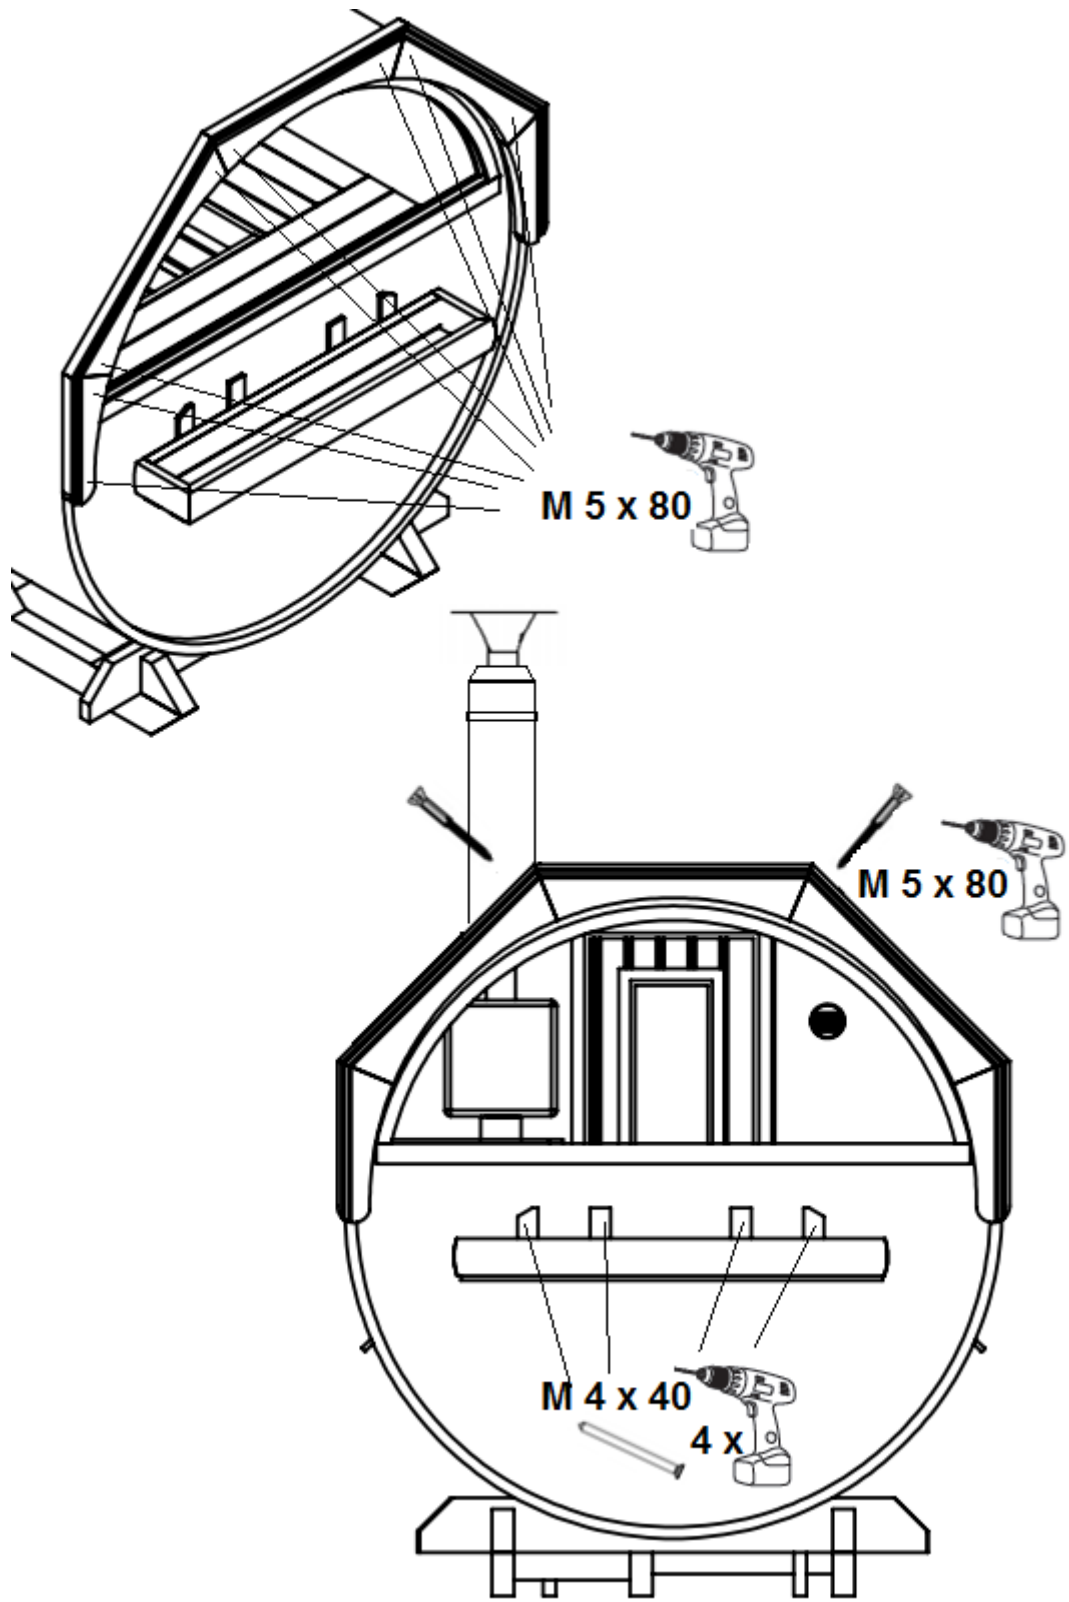

**Alex DeLux**

**3,0 m**

**Ø2265**

Alex

Nr.	Dimensions	Quantity	Detail
1	Arch roof	4	
2	Arch roof at front	1	
3	Arch roof at front	1	
4	Arch roof at back	1	
5	Arch roof at back	1	
6	Stair	1	
7	Flower box	1	
8	Heater + protective sheath	1	
9	The heater assembly with boiler	1	
10	Pipe ( 1000mm )	1	
11	Extension ( 300mm )	1	
12	End of the stuck	1	
13	Clamp	2	
14	Pipe connection part with boiler	1	

15	Pipe cover ( 95x84mm )	1	
16	Change collar	1	
17	Rain deflectors 2310 mm	2	

All photographs are illustrative. Technical changes, printing errors, changes and errors possible! All models are rough.

Alles Fotos sind illustrativ. Technische Änderungen, Druckfehler und Irrtümer vorbehalten! Sämtliche Modelle werden Naturbelassen geliefert.