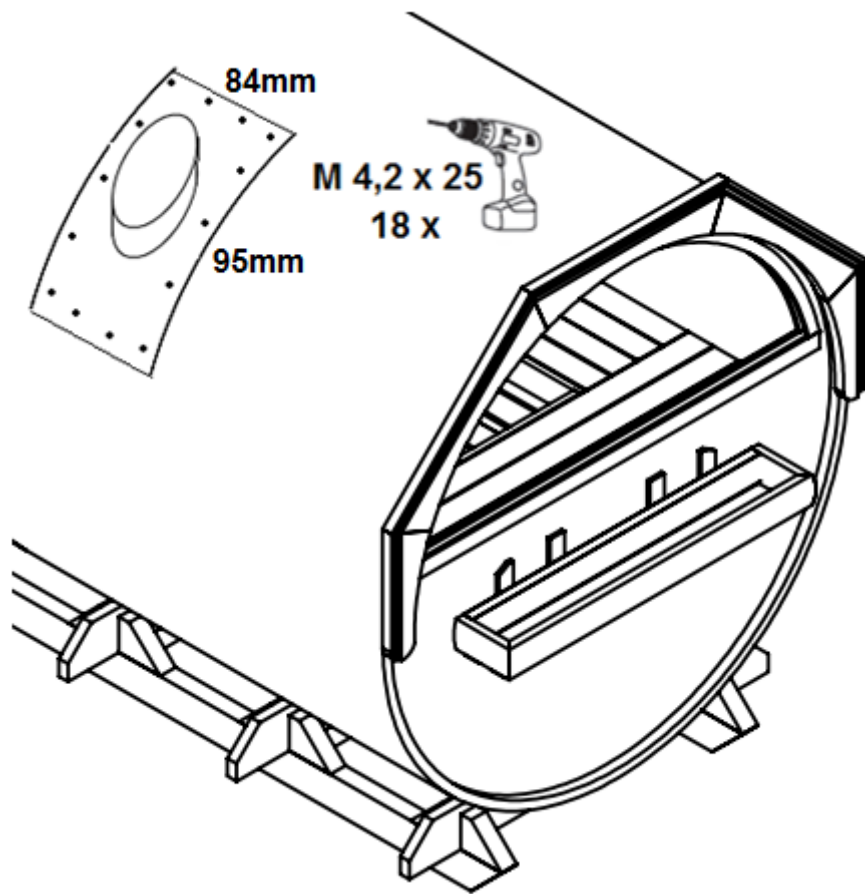

**Alex DeLux**

**3,0 m**

**Ø2265**

Alex

Nr.	Dimensions	Quantity	Detail
1	Arch roof	4	
2	Arch roof at front	1	
3	Arch roof at front	1	
4	Arch roof at back	1	
5	Arch roof at back	1	
6	Stair	1	
7	Flower box	1	
8	Heater + protective sheath	1	
9	The heater assembly with boiler	1	
10	Pipe ( 1000mm )	1	
11	Extension ( 300mm )	1	
12	End of the stuck	1	
13	Clamp	2	
14	Pipe connection part with boiler	1	

15	Pipe cover ( 95x84mm )	1	
16	Change collar	1	
17	Rain deflectors 2310 mm	2	

All photographs are illustrative. Technical changes, printing errors, changes and errors possible! All models are rough.

Alles Fotos sind illustrativ. Technische Änderungen, Druckfehler und Irrtümer vorbehalten! Sämtliche Modelle werden Naturbelassen geliefert.