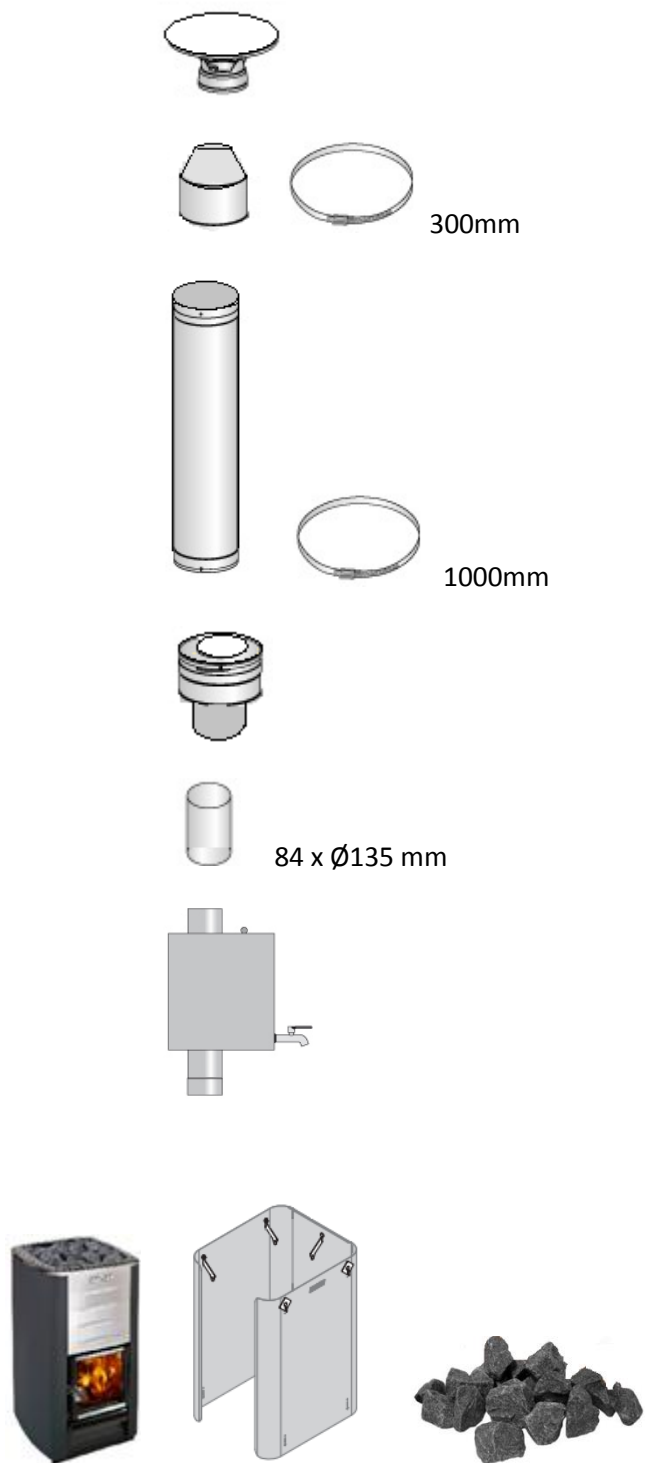

**Alex DeLux**

**3,0 m**

**Ø2265**

Alex

Nr.	Dimensions	Quantity	Detail
1	Arch roof	4	
2	Arch roof at front	1	
3	Arch roof at front	1	
4	Arch roof at back	1	
5	Arch roof at back	1	
6	Stair	1	
7	Flower box	1	
8	Heater + protective sheath	1	
9	The heater assembly with boiler	1	
10	Pipe ( 1000mm )	1	
11	Extension ( 300mm )	1	
12	End of the stuck	1	
13	Clamp	2	
14	Pipe connection part with boiler	1	

15	Pipe cover ( 95x84mm )	1	
16	Change collar	1	
17	Rain deflectors 2310 mm	2	

All photographs are illustrative. Technical changes, printing errors, changes and errors possible! All models are rough.

Alles Fotos sind illustrativ. Technische Änderungen, Druckfehler und Irrtümer vorbehalten! Sämtliche Modelle werden Naturbelassen geliefert.