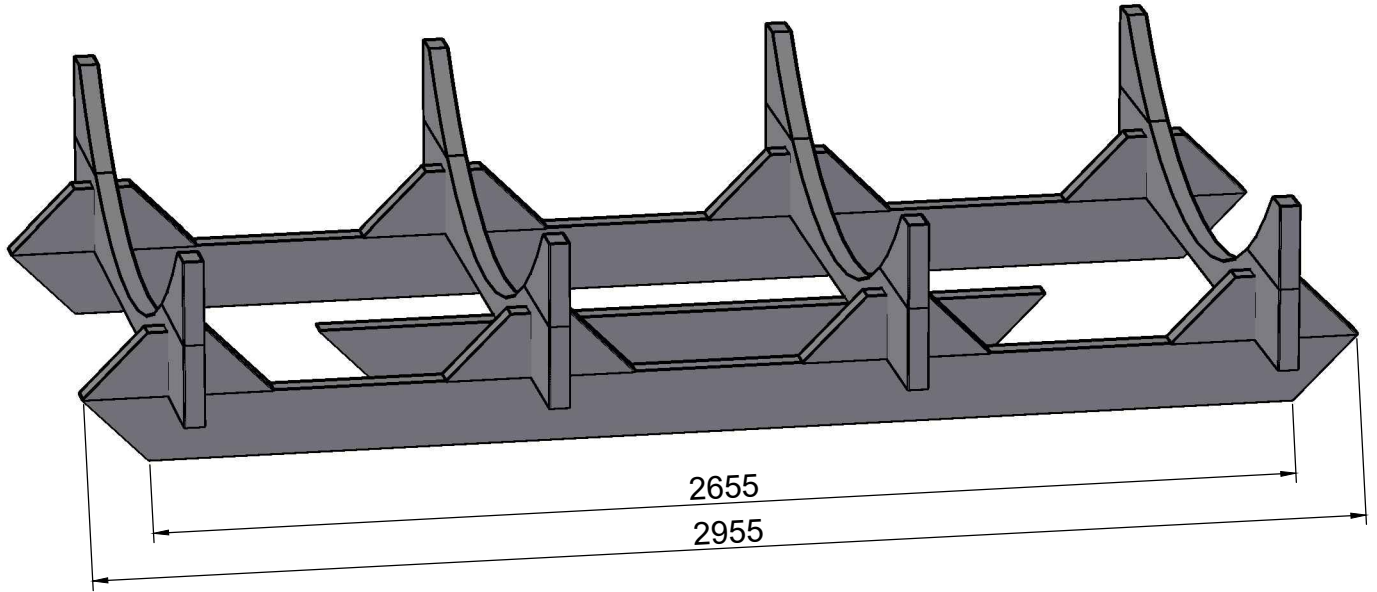

**Alex DeLux**

**3,0 m**

**Ø2265**

Alex

Nr.	Dimensions	Quantity	Detail
1	Arch roof	4	
2	Arch roof at front	1	
3	Arch roof at front	1	
4	Arch roof at back	1	
5	Arch roof at back	1	
6	Stair	1	
7	Flower box	1	
8	Heater + protective sheath	1	
9	The heater assembly with boiler	1	
10	Pipe ( 1000mm )	1	
11	Extension ( 300mm )	1	
12	End of the stuck	1	
13	Clamp	2	
14	Pipe connection part with boiler	1	

15	Pipe cover ( 95x84mm )	1	
16	Change collar	1	
17	Rain deflectors 2310 mm	2	

All photographs are illustrative. Technical changes, printing errors, changes and errors possible! All models are rough.

Alles Fotos sind illustrativ. Technische Änderungen, Druckfehler und Irrtümer vorbehalten! Sämtliche Modelle werden Naturbelassen geliefert.