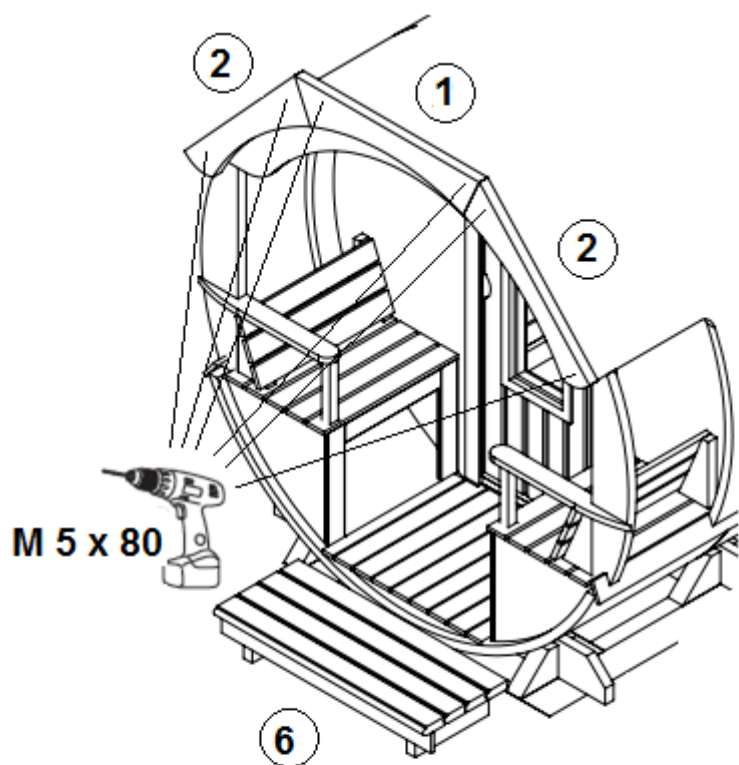

**Alex DeLux**

**3,0 m**

**Ø2265**

Alex

Nr.	Dimensions	Quantity	Detail
1	Arch roof	4	
2	Arch roof at front	1	
3	Arch roof at front	1	
4	Arch roof at back	1	
5	Arch roof at back	1	
6	Stair	1	
7	Flower box	1	
8	Heater + protective sheath	1	
9	The heater assembly with boiler	1	
10	Pipe ( 1000mm )	1	
11	Extension ( 300mm )	1	
12	End of the stuck	1	
13	Clamp	2	
14	Pipe connection part with boiler	1	

15	Pipe cover ( 95x84mm )	1	
16	Change collar	1	
17	Rain deflectors 2310 mm	2	

All photographs are illustrative. Technical changes, printing errors, changes and errors possible! All models are rough.

Alles Fotos sind illustrativ. Technische Änderungen, Druckfehler und Irrtümer vorbehalten! Sämtliche Modelle werden Naturbelassen geliefert.